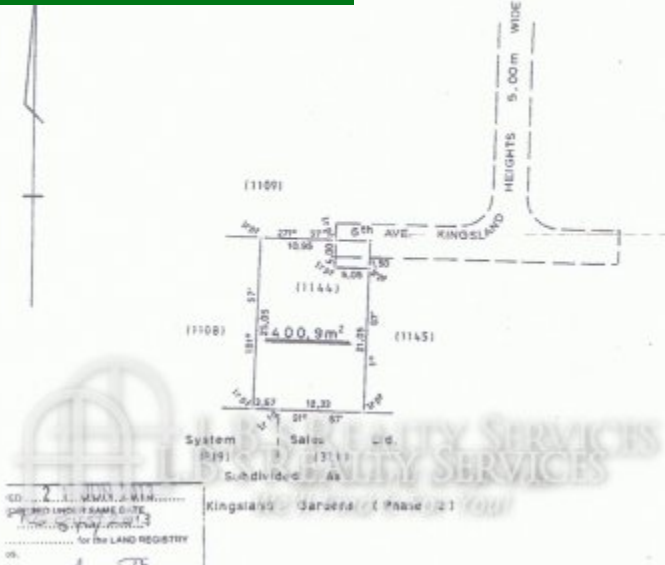

1144 KINGSLAND HEIGHTS

<https://lbsrealty.com>

Kingsland, Christ Church, Barbados

\$USD 42,930.00

Diamond in the rough, 180 degree view of the south coast. One can see the Light House in Atlantic Shores from the upper level of the lot. At night there is a beautiful view of all the lights on the south coast. Perfect for a multi-level house, or apartments at...

Lot size: 4179 sq ft

Type: Residential Land Sale

- Land only!

CALL US NOW

Phone: 1-246-425-3425

Email: info@lbsrealty.com

Address: #26, 2nd Avenue Green Hill, St. Michael,
BB12007, Barbados