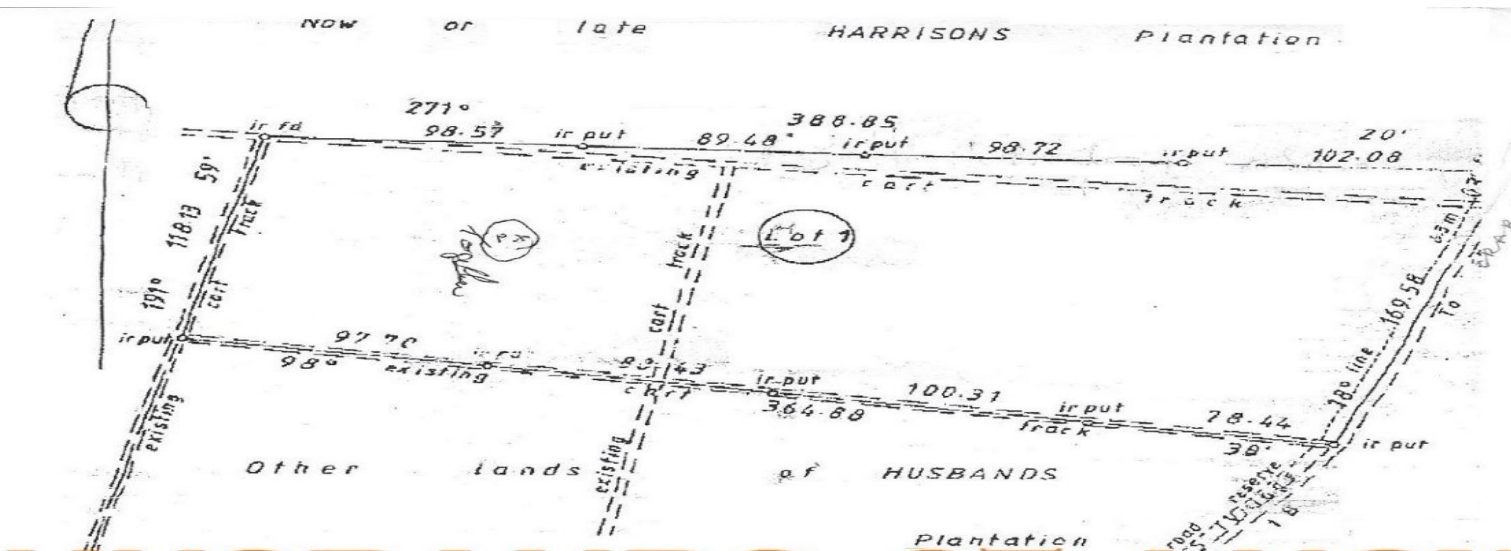

# ACREAGE AT HUSBANDS, ST. LUCY

<https://lbsrealty.com>

## HUSBANDS, ST. LUCY

**4, 4 ACRE LOTS**  
**16 ACRES**

Barbados  
 PLAN OF LAND

at containing

PLANTATION	9.12.03
TOV. ALNER	
St. Lucy	
2463 square metres	
R. res. 676.0 square metres	
<b>TOTAL 53 092.3 square metres</b>	

IN VOL. 1111  
 at page  
 in the LAND REGIS  
 Barbados  
 18/06/03

SCALE 1 : 2500  
 Distances are in metres  
 Bearings are referred to Grid North

**USD 11,111,111.11**

Agricultural lands

- Agricultural Land Sale
- Agricultural Acreage
- Available immediately!