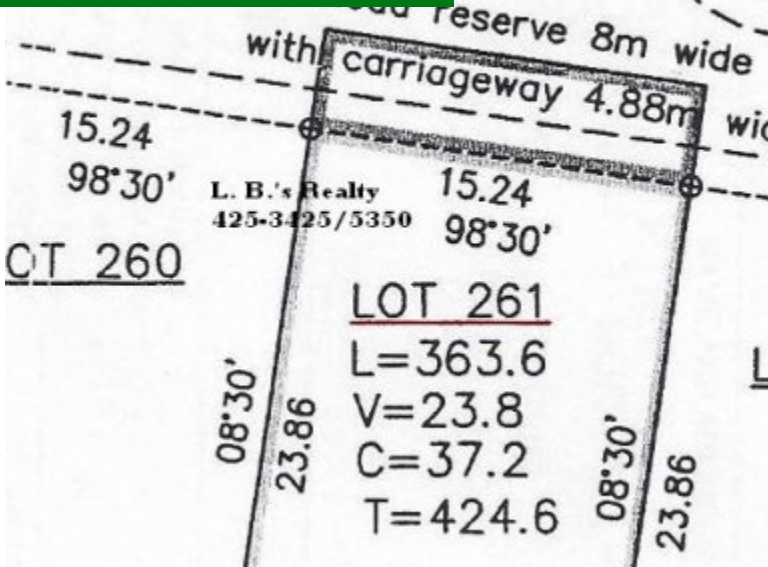

COUNTRY VIEW ESTATES

<https://lbsrealty.com>

Lowthers, Christ
Church, Barbados

$USD 50,506.00