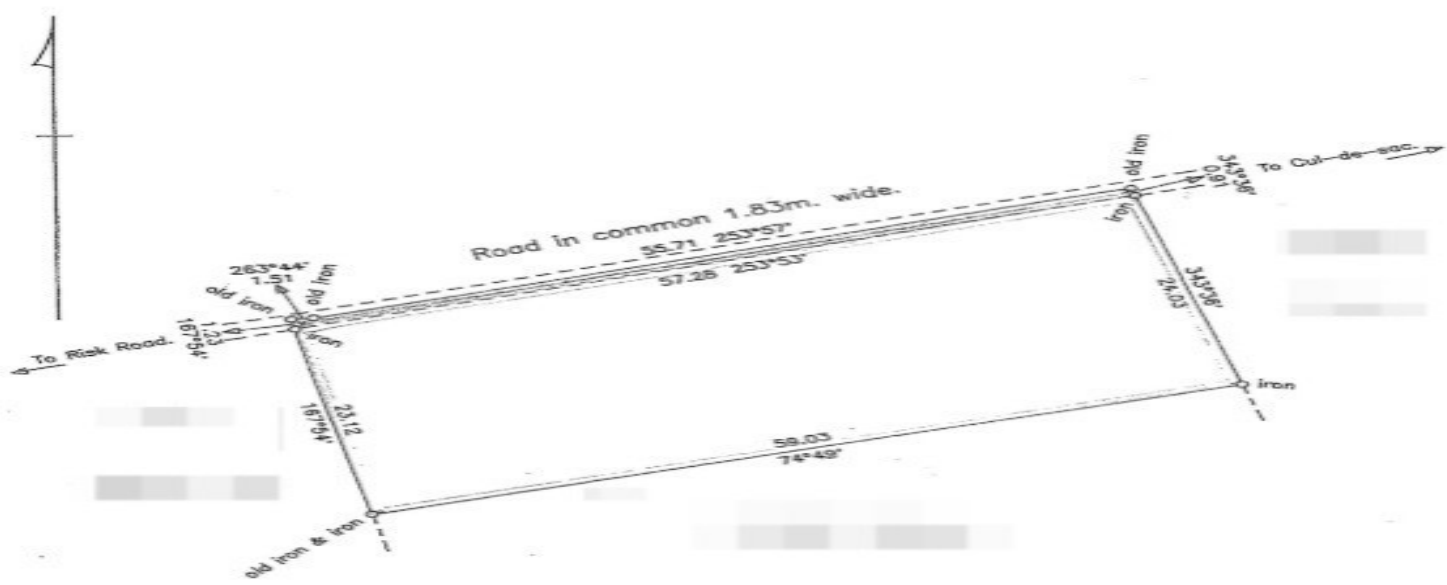

THE RISK

<https://lbsrealty.com>

Barbados

PLAN OF LAND bordered green and brown at The Risk, St. Lucy. containing

Land	1369.5 sq.m.
Road	54.1 sq.m.
	1423.6 sq.m.

USD 227,273

Nice residential lot available in the hills at The Risk, St. Lucy. Just over 15,000 square feet, views to the ocean. Asking price Bds \$450,000.00 Risk, St Lucy - Google Maps